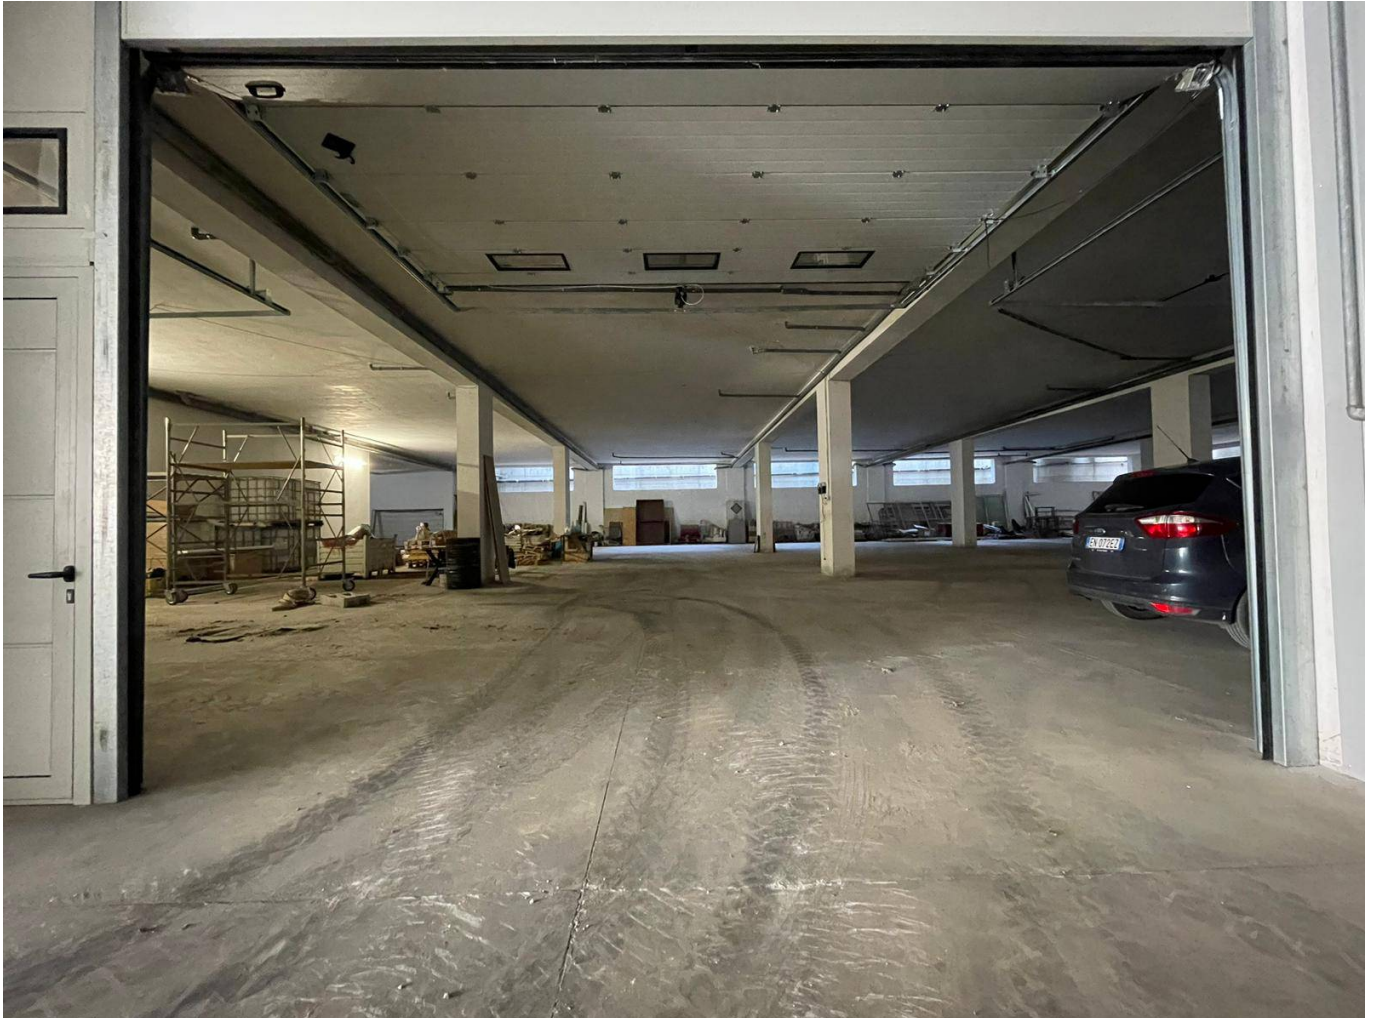

## in rent a Maddaloni

**€ 950**

**Ref. DF5**

**190 sq.m. | Rooms: 1**

NEWLY BUILT MODULAR WAREHOUSES

We offer for rent modules of approximately 190m2 with a net height of 3.70m for storage use