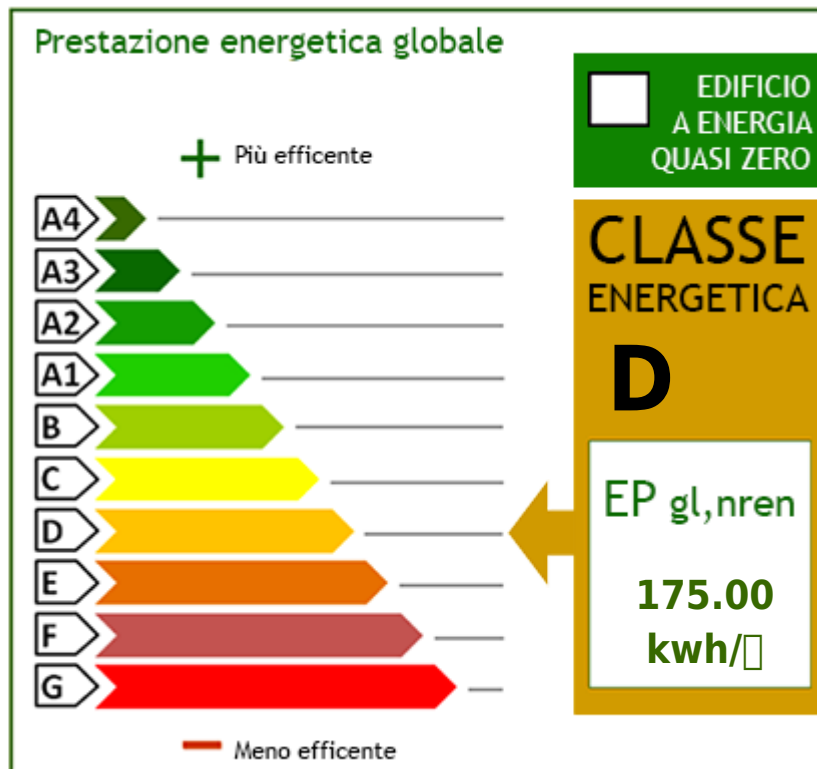

Property details

Address: Lago Maggiore

Bathrooms: 60

Rooms: 100

State of Preservation: Good

Heating: Heating

Building Costs: € 825

L'Immobiliare.com Luxury | Milano Magenta