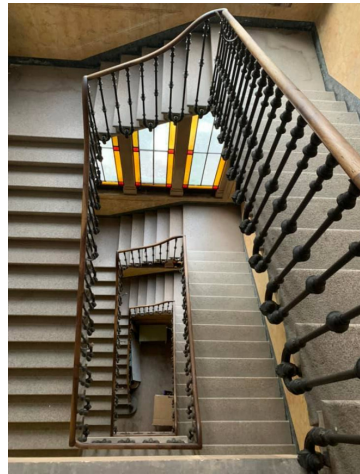

L'Immobiliare.com Luxury | Milano Magenta

Via Vincenzo Monti, 12 - MM Cadorna - Milano (MI) - Phone number +39 02/49600881
milano.magenta@limmobiliare.com - <https://www.limmobiliare.com/en>
VAT 07629100962