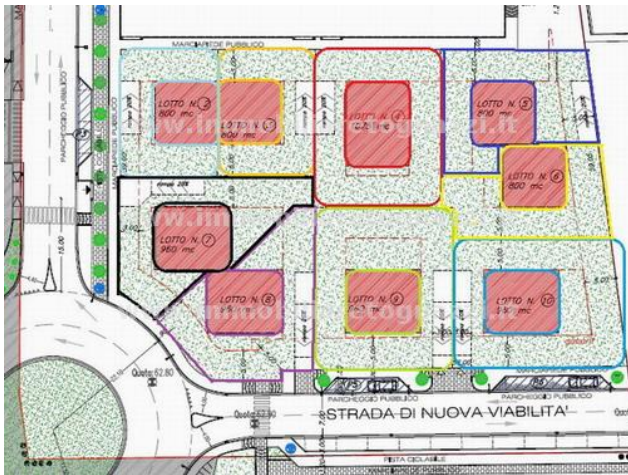

in sale a Certaldo
€ 500.000
Ref. 140729

825 sq.m.

Certification

Energy Class:

Property details

Address: Zona "mercato"

Zip Code: 50052

Partner of L'Immobiliare.com | Certaldo