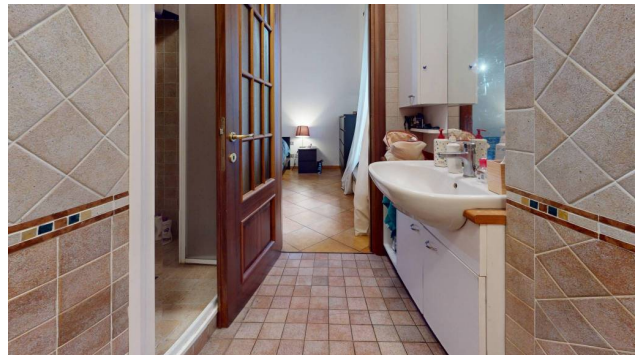

Bedrooms: 1

Bathrooms: 1

Rooms: 2

Age Construction: 1930

Kitchen: Exposed Kitchen

Box: Single

PIANO PRIMO H=356 CM.

Via Ascanio Sforza