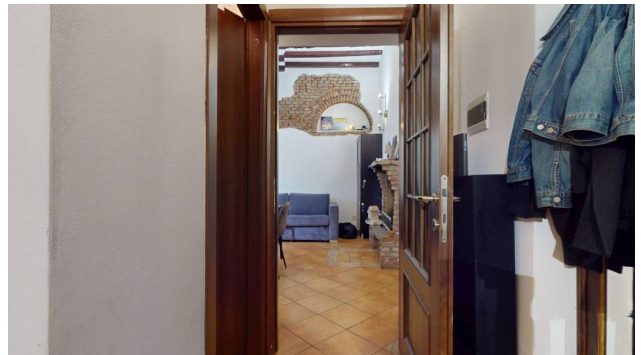

Bedrooms: 1

Bathrooms: 1

Rooms: 2

Age Construction: 1930

Kitchen: Exposed Kitchen

Box: Single

PIANO PRIMO H=356 CM.

Via Ascanio Sforza