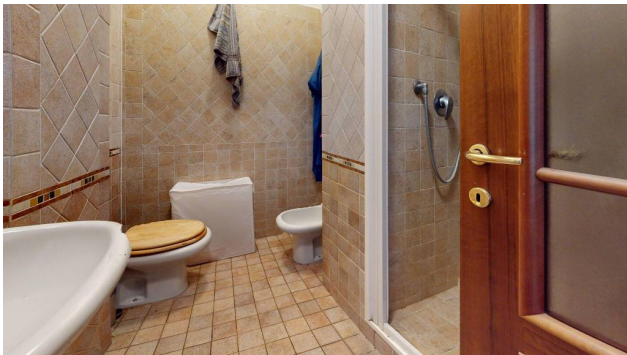

in rent a Milano
€ 1.100
Ref. 37/26

50 sq.m. | Bathrooms: 1 | Bedrooms: 1 | Rooms: 2

Certification

Energy Class: D

EPI: 142.79

Property details

Address: Cardinale Ascanio Sforza

Zip Code: 20141

Bedrooms: 1

Bathrooms: 1

Rooms: 2

Age Construction: 1930

Kitchen: Exposed Kitchen

Box: Single

PIANO PRIMO H=356 CM.

Via Ascanio Sforza