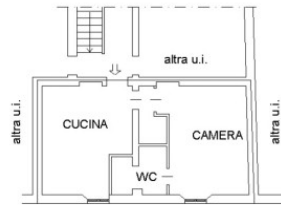

in rent a Milano
€ 1.100
Ref. 37/26

50 sq.m. | Bathrooms: 1 | Bedrooms: 1 | Rooms: 2

Certification

Energy Class: D

EPI: 142.79

Property details

Address: Cardinale Ascanio Sforza

Zip Code: 20141

Bedrooms: 1

Bathrooms: 1

Rooms: 2

Age Construction: 1930

Kitchen: Exposed Kitchen

Box: Single

PIANO PRIMO H=356 CM.

Via Ascanio Sforza