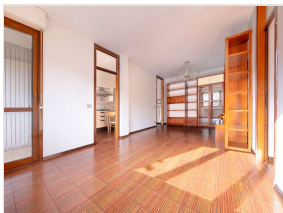

for Sale to Oderzo

Ref.: VE227

€ 50.000

Total Square Meters: 18 sq.m.

for Sale to Motta di Livenza

Ref.: VE223

€ 290.000

Total Square Meters: 231 sq.m. | **Rooms:** 8 | **Bedrooms:** 2 | **Bathrooms:** 2