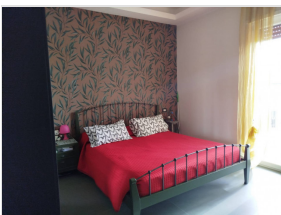

for Sale to Napoli

Ref.: 22145

€ 430.000

Total Square Meters: 105 sq.m. | **Rooms:** 4 | **Bedrooms:** 4 | **Bathrooms:** 3