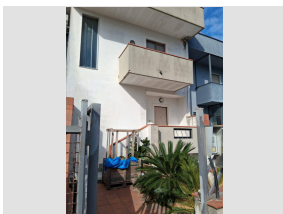

for Sale to Capaccio

Ref.: 61

€ 179.000 negotiable

Total Square Meters: 70 sq.m. | **Rooms:** 4 | **Bedrooms:** 2 | **Bathrooms:** 1