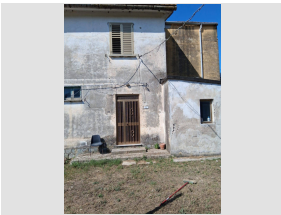

for Sale to Capaccio

Ref.: 102

€ 33.000

Total Square Meters: 130 sq.m. | **Rooms:** 7 | **Bedrooms:** 5 | **Bathrooms:** 2