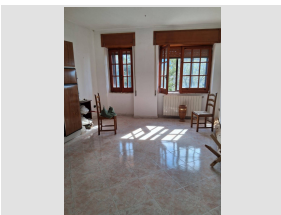

for Sale to Capaccio

Ref.: 108

€ 53.000

Total Square Meters: 85 sq.m. | **Rooms:** 4 | **Bedrooms:** 2 | **Bathrooms:** 1