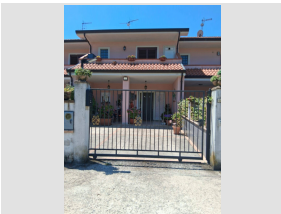

for Sale to Casal Velino

Ref.: 97

€ 155.000 negotiable

Total Square Meters: 125 sq.m. | **Rooms:** 6 | **Bedrooms:** 2 | **Bathrooms:** 2

for Sale to Capaccio

Ref.: 98

Price on Application

Total Square Meters: 150 sq.m. | **Rooms:** 6 | **Bedrooms:** 2 | **Bathrooms:** 3