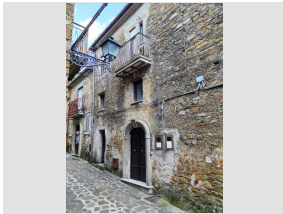

for Sale to Cicerale

Ref.: 75

€ 115.000 negotiable

Total Square Meters: 120 sq.m. | **Rooms:** 5 | **Bedrooms:** 2 | **Bathrooms:** 2