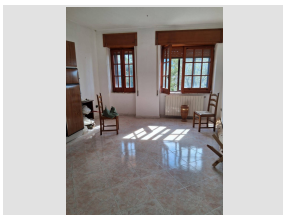

for Sale to Capaccio

Ref.: 108

€ 53.000

Total Square Meters: 85 sq.m. | **Rooms:** 4 | **Bedrooms:** 2 | **Bathrooms:** 1