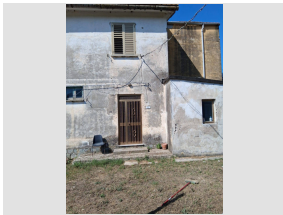

for Sale to Capaccio

Ref.: 102

€ 33.000

Total Square Meters: 130 sq.m. | **Rooms:** 7 | **Bedrooms:** 5 | **Bathrooms:** 2