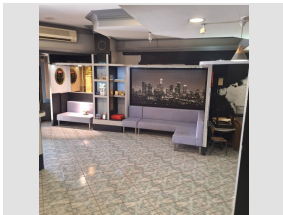

for Rent to Paestrina

Ref.: 104

€ 1.000

Total Square Meters: 80 sq.m. | **Rooms:** 1 | **Bathrooms:** 1