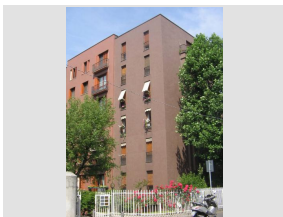

**for Rent to Milano**

Ref.: 326001

€ 1.300

**Total Square Meters:** 80 sq.m. | **Rooms:** 2 | **Bedrooms:** 2 | **Bathrooms:** 1

**for Rent to Milano**

Ref.: 326003

PRESTIGIOUS OFFICE of large size rent in Milan, via Redaelli/D'alviano, Lorenteggio, 50-58-98 BUS services and next 4 MM BLUE LINE connected to LINATE airport the property is housed in an elegant residential...