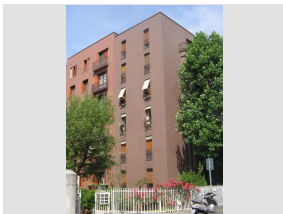

**for Sale to Milano**

Ref.: 326002

€ 275.000

**Total Square Meters:** 73 sq.m. | **Rooms:** 2 | **Bedrooms:** 1 | **Bathrooms:** 1

**for Rent to Milano**

Ref.: 326003

PRESTIGIOUS OFFICE of large size rent in Milan, via Redaelli/D'alviano, Lorenteggio, 50-58-98 BUS services and next 4 MM BLUE LINE connected to LINATE airport the property is housed in an elegant residential...