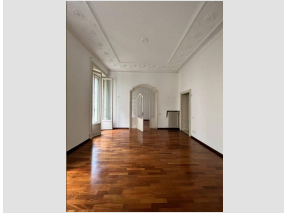

for Rent to Milano

Ref.: PT, Mascheroni

€ 10.416

Total Square Meters: 237 sq.m. | **Rooms:** 5 | **Bedrooms:** 4 | **Bathrooms:** 4