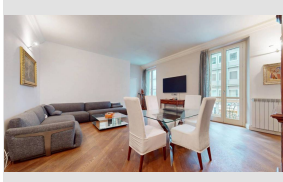

for Rent to Milano

Ref.: 50/26

€ 2.500

Total Square Meters: 111 sq.m. | **Rooms:** 2 | **Bedrooms:** 1 | **Bathrooms:** 1