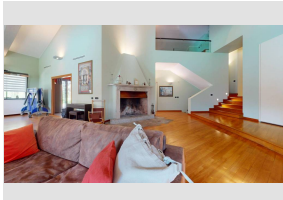

for Sale to Abbiategrasso

Ref.: 50/24

€ 1.680.000

Total Square Meters: 684 sq.m. | Rooms: 6 | Bedrooms: 6 | Bathrooms: 4