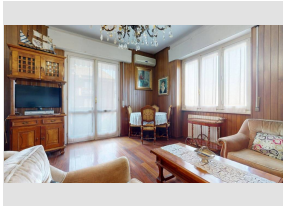

for Sale to Trezzano sul Naviglio

Ref.: 31/26

€ 208.000

Total Square Meters: 100 sq.m. | Rooms: 3 | Bedrooms: 2 | Bathrooms: 1