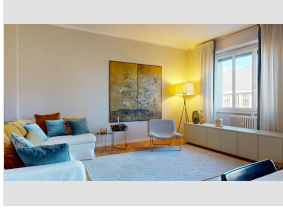

for Rent to Milano

Ref.: 7/26

€ 3.500

Total Square Meters: 125 sq.m. | **Rooms:** 4 | **Bedrooms:** 3 | **Bathrooms:** 2