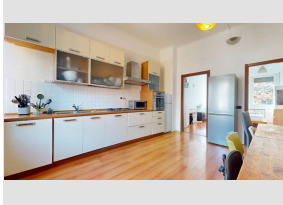

for Sale to Milano

Ref.: 15/25

€ 310.000

Total Square Meters: 87 sq.m. | **Rooms:** 3 | **Bedrooms:** 2 | **Bathrooms:** 1