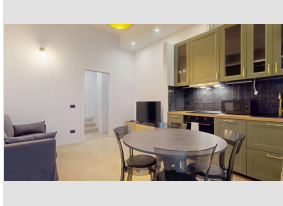

for Rent to Milano

Ref.: 23/26 - Bilocale A

€ 1.350

Total Square Meters: 58 sq.m. | Rooms: 2 | Bedrooms: 1 | Bathrooms: 1