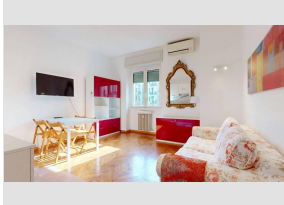

for Rent to Milano

Ref.: 19/26

€ 950

Total Square Meters: 46 sq.m. | Rooms: 2 | Bedrooms: 1 | Bathrooms: 1