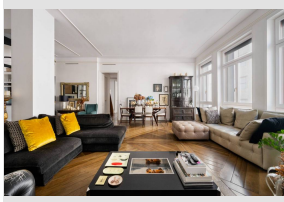

for Sale to Milano

Ref.: 30/26

Price on Application

Total Square Meters: 200 sq.m. | Rooms: 5 | Bedrooms: 4 | Bathrooms: 4