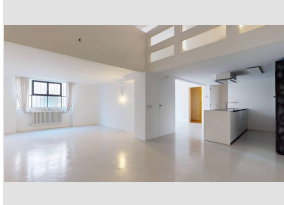

for Sale to Milano

Ref.: 8/26

€ 690.000

Total Square Meters: 140 sq.m. | Rooms: 3 | Bedrooms: 2 | Bathrooms: 2