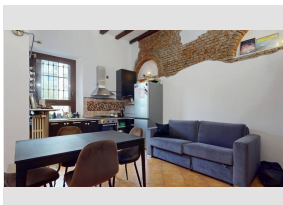

for Rent to Milano

Ref.: 37/26

€ 1.100

Total Square Meters: 50 sq.m. | Rooms: 2 | Bedrooms: 1 | Bathrooms: 1