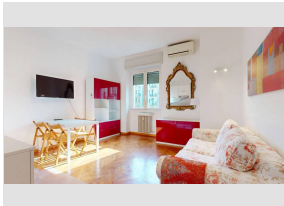

for Rent to Milano

Ref.: 19/26

€ 950

Total Square Meters: 46 sq.m. | **Rooms:** 2 | **Bedrooms:** 1 | **Bathrooms:** 1