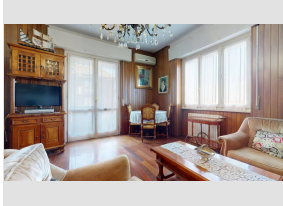

for Sale to Trezzano sul Naviglio

Ref.: 31/26

€ 208.000

Total Square Meters: 100 sq.m. | **Rooms:** 3 | **Bedrooms:** 2 | **Bathrooms:** 1