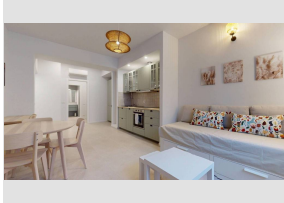

for Rent to Milano

Ref.: 25/26 - Monolocale

€ 1.050

Total Square Meters: 48 sq.m. | Rooms: 1 | Bedrooms: 1 | Bathrooms: 1