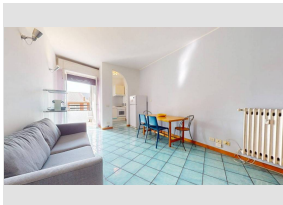

for Rent to Milano

Ref.: 53/26

€ 1.000

Total Square Meters: 60 sq.m. | **Rooms:** 2 | **Bedrooms:** 1 | **Bathrooms:** 1