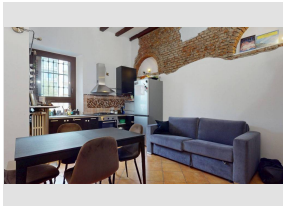

for Rent to Milano

Ref.: 37/26

€ 1.100

Total Square Meters: 50 sq.m. | **Rooms:** 2 | **Bedrooms:** 1 | **Bathrooms:** 1