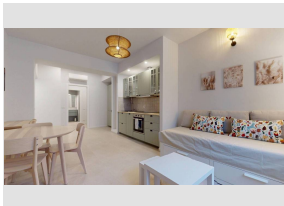

for Rent to Milano

Ref.: 25/26 - Monolocale

€ 1.050

Total Square Meters: 48 sq.m. | **Rooms:** 1 | **Bedrooms:** 1 | **Bathrooms:** 1