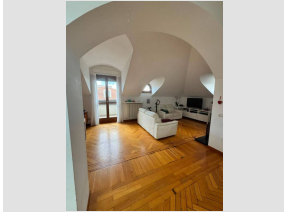

for Rent to Milano

Ref.: 48/26

€ 9.166

Total Square Meters: 230 sq.m. | **Rooms:** 5 | **Bedrooms:** 4 | **Bathrooms:** 4