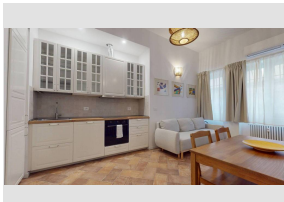

for Rent to Milano

Ref.: 24/26 - Bilocale B

€ 1.300

Total Square Meters: 54 sq.m. | **Rooms:** 2 | **Bedrooms:** 1 | **Bathrooms:** 1