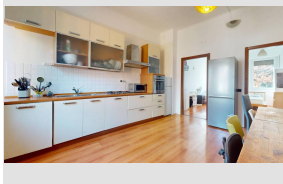

for Sale to Milano

Ref.: 15/25

€ 310.000

Total Square Meters: 87 sq.m. | Rooms: 3 | Bedrooms: 2 | Bathrooms: 1