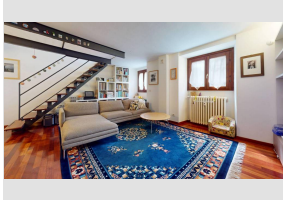

for Sale to Milano

Ref.: 34/26

€ 890.000

Total Square Meters: 126 sq.m. | Rooms: 3 | Bedrooms: 2 | Bathrooms: 2