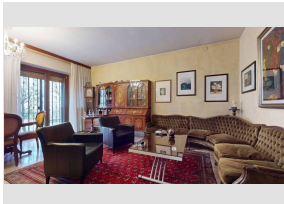

for Sale to Milano

Ref.: 20/26

€ 745.000

Total Square Meters: 150 sq.m. | **Rooms:** 4 | **Bedrooms:** 3 | **Bathrooms:** 2