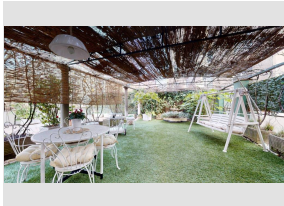

for Sale to Milano

Ref.: 20/26

€ 745.000

Total Square Meters: 150 sq.m. | Rooms: 4 | Bedrooms: 3 | Bathrooms: 2