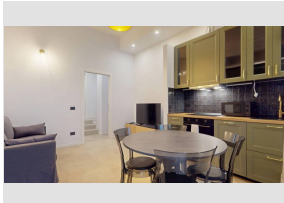

for Rent to Milano

Ref.: 23/26 - Bilocale A

€ 1.350

Total Square Meters: 58 sq.m. | Rooms: 2 | Bedrooms: 1 | Bathrooms: 1