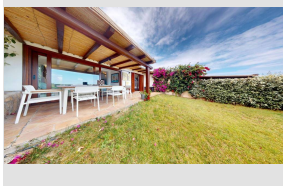

for Sale to Arzachena

Ref.: A2

€ 610.000

Total Square Meters: 85 sq.m. | Rooms: 3 | Bedrooms: 2 | Bathrooms: 1