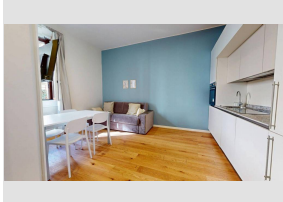

for Sale to Milano

Ref.: 21/26

€ 219.000

Total Square Meters: 40 sq.m. | **Rooms:** 2 | **Bedrooms:** 1 | **Bathrooms:** 1