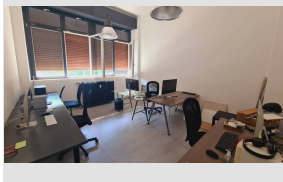

for Rent to Milano

Ref.: 45/26

Price on Application

Total Square Meters: 60 sq.m.