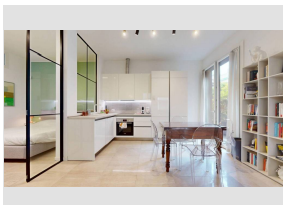

for Sale to Milano

Ref.: 4/26

€ 399.000

Total Square Meters: 48 sq.m. | **Rooms:** 2 | **Bedrooms:** 1 | **Bathrooms:** 1