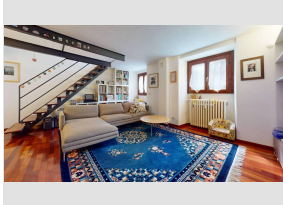

for Sale to Milano

Ref.: 30/26

Price on Application

Total Square Meters: 200 sq.m. | Rooms: 5 | Bedrooms: 4 | Bathrooms: 4

for Sale to Trezzano sul Naviglio

Ref.: 31/26

€ 208.000

Total Square Meters: 100 sq.m. | **Rooms:** 3 | **Bedrooms:** 2 | **Bathrooms:** 1