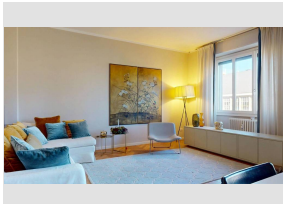

for Rent to Milano

Ref.: 7/26

€ 3.200

Total Square Meters: 125 sq.m. | **Rooms:** 4 | **Bedrooms:** 3 | **Bathrooms:** 2

for Rent to Milano

Ref.: 10/26

€ 1.500

Total Square Meters: 40 sq.m. | Rooms: 1 | Bedrooms: 1 | Bathrooms: 1