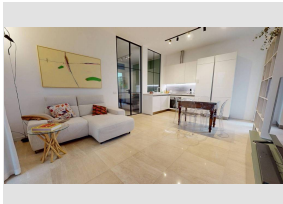

for Sale to Milano

Ref.: 4/26

€ 445.000

Total Square Meters: 48 sq.m. | Rooms: 2 | Bedrooms: 1 | Bathrooms: 1

for Rent to Milano

Ref.: 7/26

€ 3.500

Total Square Meters: 125 sq.m. | **Rooms:** 4 | **Bedrooms:** 3 | **Bathrooms:** 2