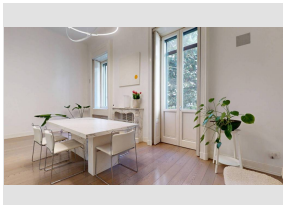

for Sale to Milano

Ref.: 44/26

€ 1.190.000

Total Square Meters: 147 sq.m. | **Rooms:** 3 | **Bedrooms:** 2 | **Bathrooms:** 3