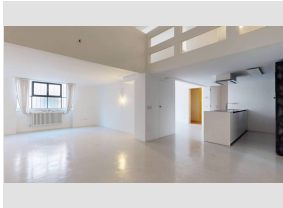

for Sale to Milano

Ref.: 8/26

€ 690.000

Total Square Meters: 140 sq.m. | **Rooms:** 3 | **Bedrooms:** 2 | **Bathrooms:** 2