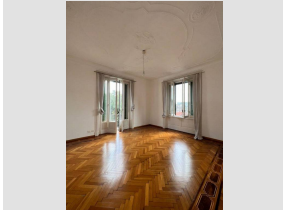

for Rent to Milano

Ref.: 9/26

€ 11.667

Total Square Meters: 242 sq.m. | **Rooms:** 5 | **Bedrooms:** 3 | **Bathrooms:** 4

for Rent to Milano

Ref.: 15/26

€ 4.830

Total Square Meters: 165 sq.m. | **Rooms:** 4 | **Bedrooms:** 3 | **Bathrooms:** 2