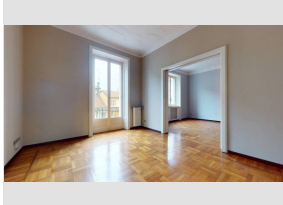

for Rent to Milano

Ref.: 15/26

€ 4.830

Total Square Meters: 165 sq.m. | **Rooms:** 4 | **Bedrooms:** 3 | **Bathrooms:** 2