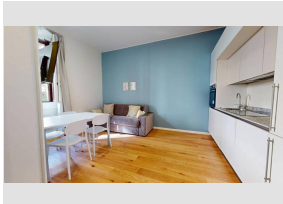

for Sale to Milano

Ref.: 21/26

€ 227.000

Total Square Meters: 40 sq.m. | Rooms: 2 | Bedrooms: 1 | Bathrooms: 1