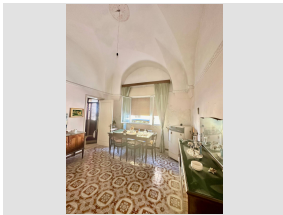

for Sale to San Donato di Lecce

Ref.: galu115

We offer for sale in Galugnano, independent solution. The house extends over a total area of 127mq divided into 7 rooms, with an uncovered area of about 50mq. The interior spaces are well distributed and...

€ 110.000

Total Square Meters: 150 sq.m. | **Rooms:** 7 | **Bedrooms:** 4 | **Bathrooms:** 2