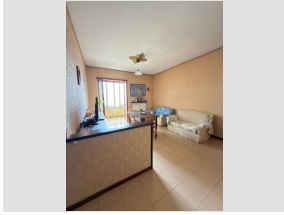

for Sale to Lecce

Ref.: 118 fers

Nei pressi del nuovo hub ferroviario proponiamo appartamento posto al 5 piano , molto luminoso e dotato di box auto. L'immobile si trova all'interno di un cortile condominiale dotato di cancello automatico...

€ 118.000

Total Square Meters: 130 sq.m. | **Rooms:** 4 | **Bedrooms:** 3 | **Bathrooms:** 2