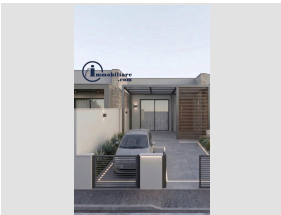

for Sale to Lecce

Ref.: cantobelli109

€ 109.000

Total Square Meters: 95 sq.m. | **Rooms:** 2 | **Bedrooms:** 1 | **Bathrooms:** 1