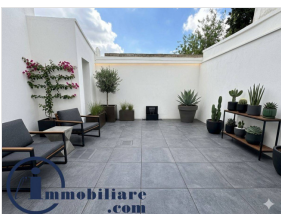

for Sale to Lecce

Ref.: 70 ferr

Near Euronics, in a convenient and easily accessible area, we offer a typical star-vaulted home with a beautiful rear garden. The property features a front patio with access to the living room, bedroom,...

€ 70.000

Total Square Meters: 70 sq.m. | **Rooms:** 2 | **Bedrooms:** 1 | **Bathrooms:** 1