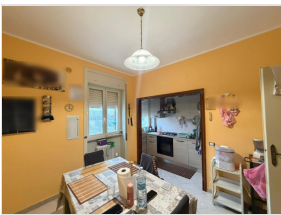

for Sale to Lecce

Ref.: spazio92

We offer for sale near the "Spazio" shopping center a three-room apartment of approximately 110 square meters, located on the penultimate floor of a condominium complex with an elevator. The apartment...

€ 92.000

Total Square Meters: 110 sq.m. | **Rooms:** 5 | **Bedrooms:** 2 | **Bathrooms:** 1