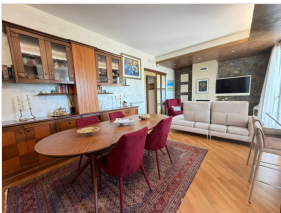

for Sale to Lecce

Ref.: app215

€ 215.000

Total Square Meters: 120 sq.m. | **Rooms:** 3 | **Bedrooms:** 2 | **Bathrooms:** 2